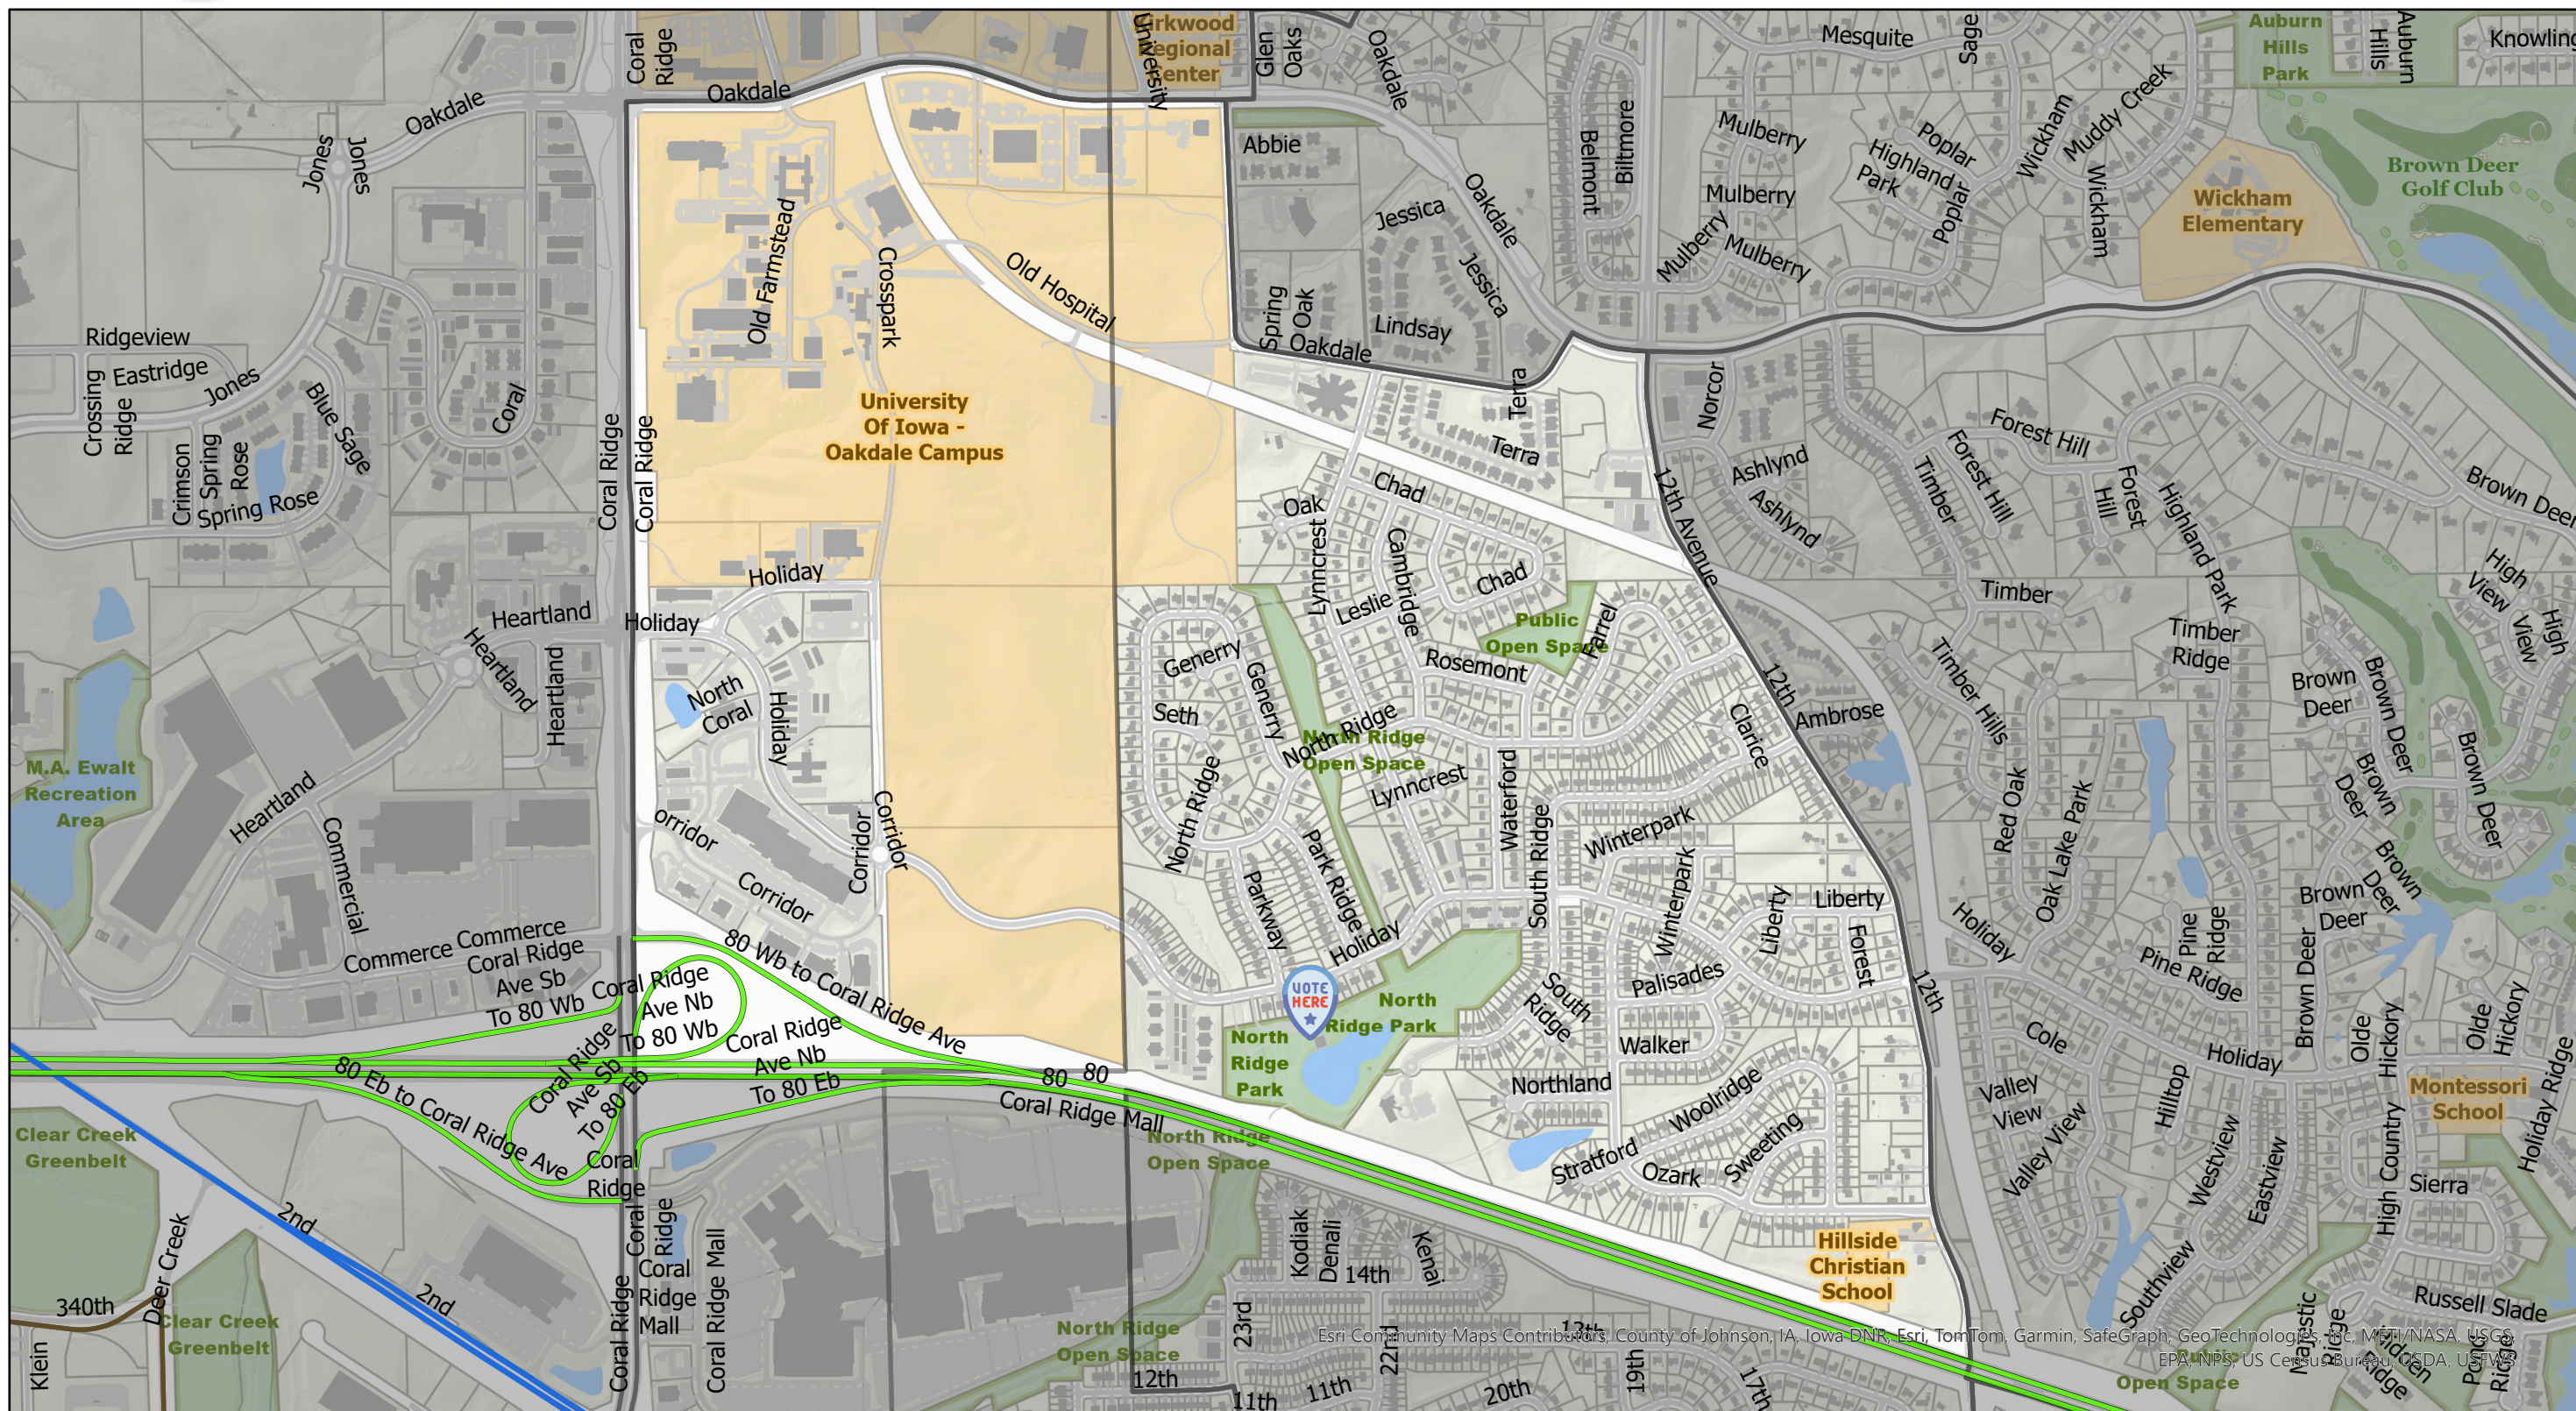

Coralville 07 Precinct

Esri Community Maps Contributors, County of Johnson, IA, Iowa DNR, Esri, TomTom, Garmin, SafeGraph, GeoTechnology, Inc., METI/NASA, USGS, EPA, NPS, US Census Bureau, USDA, USDA